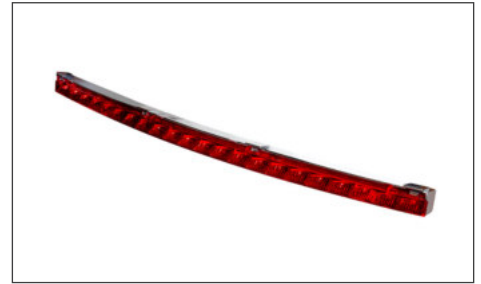

NEW PARTS / NEUTEILE

MERCEDES-BENZ

Auxiliary Stop Light | Standard | Lens color: red | long cable

Zusatzbremsleuchte / Standard / Lichtscheibenfarbe: rot / langes Kabel

MERCEDES-BENZ

ULO No.	OE reference	Model	Model series	Type of vehicle	Year of construction
ULO Nr.	OE Referenz	Modell	Modellreihe	Fahrzeugart	Baujahr
1120500	A2048200056	CLA-class	C117	Coupé	2013 - 2018
		C-class	C204	Coupé	2007 - 2011
		C-class	C204 Facelift	Coupé	2011 - 2014
		C-class	W204	Sedan	2007 - 2011
		C-class	W204 Facelift	Sedan	2011 - 2014
		E-class	W212	Sedan	2009 - 2013
		E-class	W212 Facelift	Sedan	2013 - 2016
		E-class	V212	Sedan	2009 - 2013
		E-class	V212 Facelift	Sedan	2013 - 2016
		CLS-class	C218	Coupé	2011 - 2014
		CLS-class	C218 Facelift	Coupé	2014 - 2018
		E-class	W213	Sedan	2016 - 2020
		E-class	W213 Facelift	Sedan	2020 -
		CLS-class	C257	Coupé	2018 -