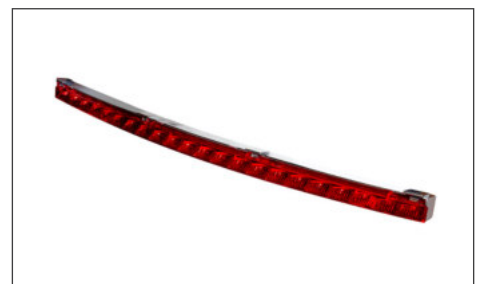

Auxiliary Stop Light | Standard | Lens color: red | long cable

Zusatzbremsleuchte / Standard / Lichtscheibenfarbe: rot / langes Kabel

ULO No.	OE reference	Model	Model series	Type of vehicle	Year of construction
ULO Nr.	OE Referenz	Modell	Modellreihe	Fahrzeugart	Baujahr
1120510	A0999067500	C-class	W205	Sedan	2014 - 2018
		C-class	W205 Facelift	Sedan	2018 -
		C-class	C205	Coupé	2014 - 2018
		C-class	C205 Facelift	Coupé	2018 -
		E-class	C238	Coupé	2017 - 2020
		E-class	C238 Facelift	Coupé	2020 -