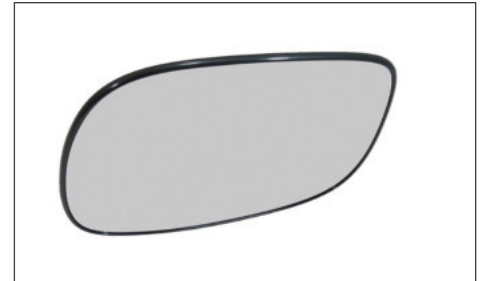

LAND ROVER FREELANDER (I) 1998 – 2006

Mirror glass | outside mirror

Spiegelglas / Außenspiegel

- 3136201
- 3136202

OE reference

- CRD101141
- CRD101151