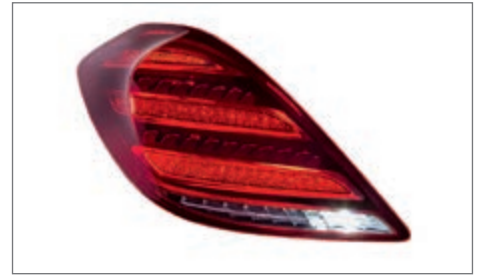

### MERCEDES-BENZ S-CLASS (W222) 2017 -

Combination rear light | FACELIFT

Heckleuchte / FACELIFT

1183001	◀	ECE	SAE	LED
1183002	▶	ECE	SAE	LED
1183003	◀	SAE	SAE	LED
1183004	▶	SAE	SAE	LED

PORSCHE CAYENNE (9PA) 2007 – 2010